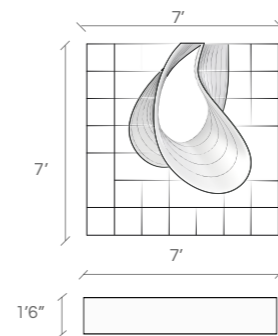

size
6'3" x 2'6" x 2'7"

3,75,000 INR*
(excluding GST)

*valid till December 2024

and**black**

PC: Ravi Mistry

LOOP twisted table

size
5'11" x 3' x 2'6"

3,75,000 INR*
(excluding GST)
*valid till December 2024

and**black**

PC: Ravi Mistry

LOOP study chair

2' x 1'8" x 2'6"

Brass legs - 68,000 INR*
Powder coated MS - 55,000 INR*
(excluding GST)

*valid till December 2024

and**black**

PC: Ravi Mistry

LOOP book shelf

7' x 7' x 1'6"

4,15,000 INR*
(excluding GST)

*valid till December 2024

and**black**

PC: Ravi Mistry

LOOP scoop console

8'10" x 1'5" x 3'3"