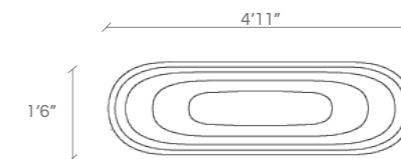

LOOP console

4'11" x 1'6" x 2'9"

2,75,000 INR*
(excluding GST)
*valid till December 2024