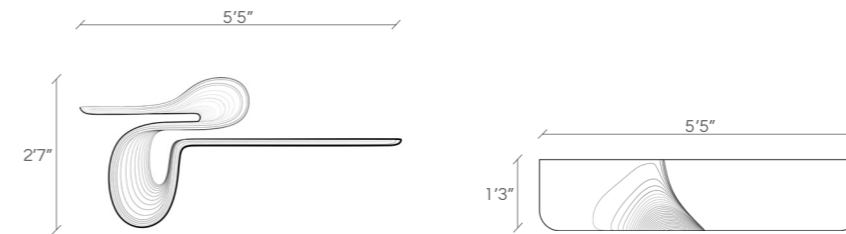

PC: Darshan Savla

WAVE table

size
6'8" x 3'5" x 1'5"

2,15,000 INR*
(excluding GST)
*valid till December 2024

and**black**

PC: Darshal Savia

WAVE contour

size
4'9" x 1'4" x 2'9"

1,75,000 INR*
(excluding GST)
*valid till December 2024

and**black**

PC: Darshal Savla

WAVE console

and**black**

PC: Ravi Mistry

WAVE step console 1.0

5'5" x 2'7" x 1'3"