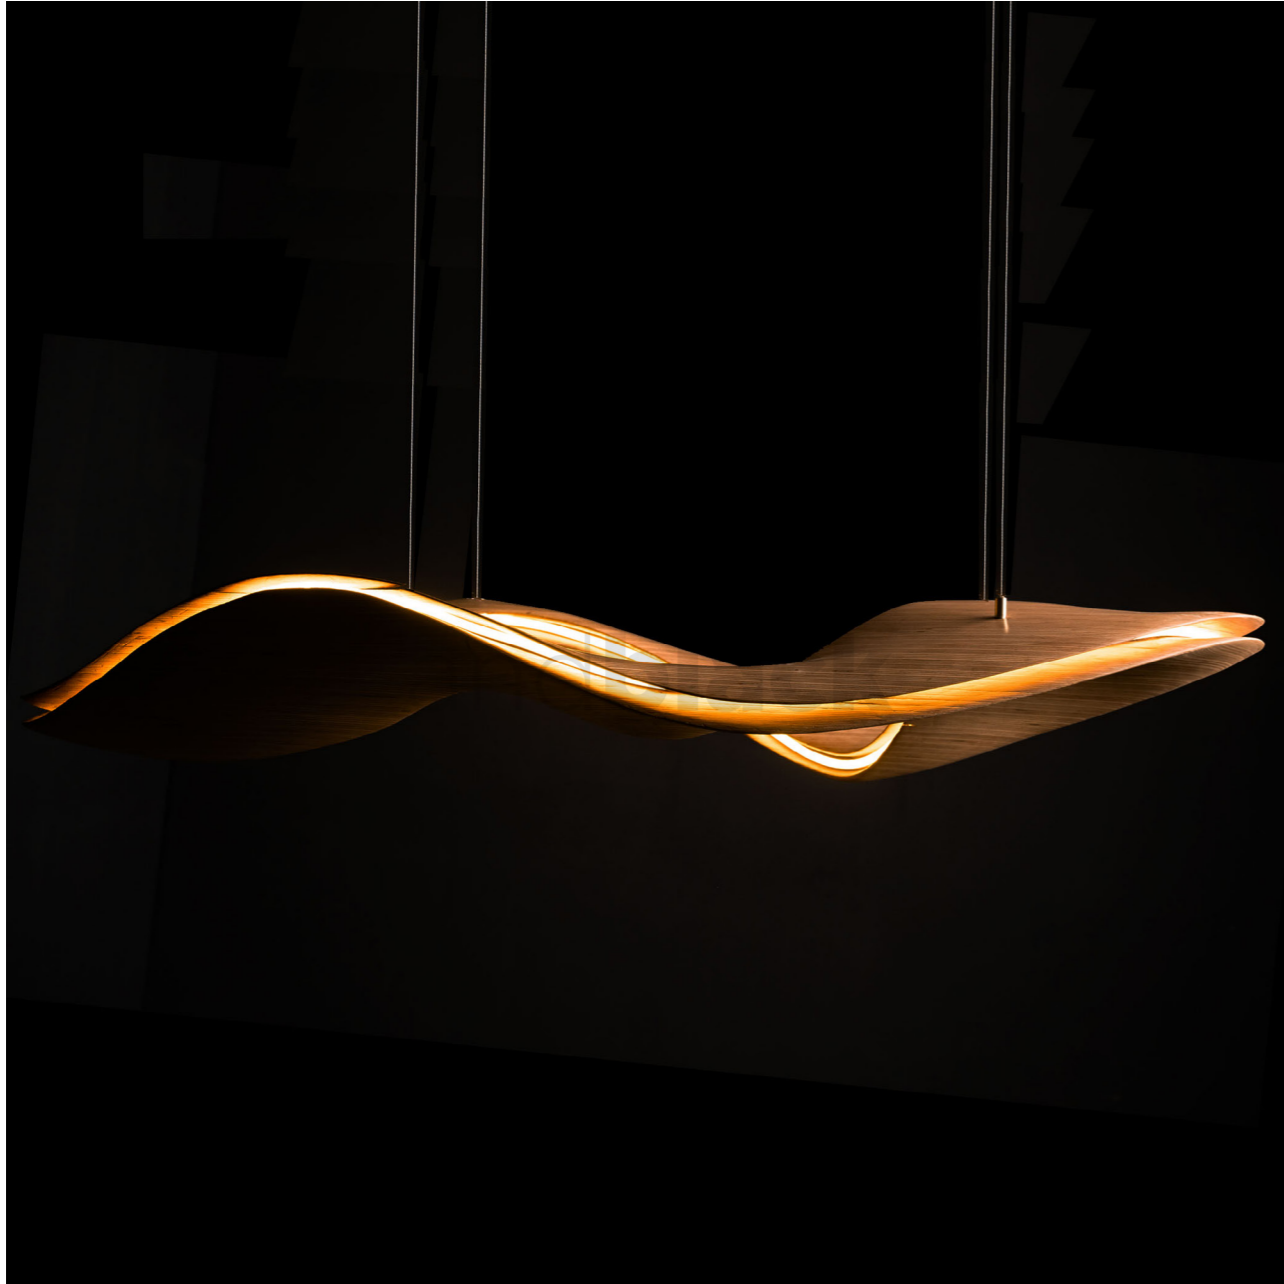

and**black**

PC: Ravi Mistry

LOOP chandelier

Large
Size
5'9" x 3' x 1'
3,00,000 INR*
(excluding GST)
*valid till December 2024

Medium
Size
3'9" x 1'10" x 1'
2,00,000 INR*
(excluding GST)
*valid till December 2024

Small
Size
2' x 1' x 1'
90,000 INR*
(excluding GST)
*valid till December 2024