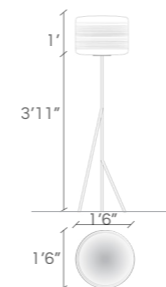

RAY standing straw

RAY sleeping straw

size
7" dia 6' ht

1,25,000 INR*
(excluding GST)

*valid till December 2024

and**black**

PC: Ravi Mistry

RAY standing barrel

RAY hanging barrel

size
1'6" dia 4'11" ht

90,000 INR*
(excluding GST)
*valid till December 2024

and**black**

PC: Ravi Mistry

RAY pebbles

size
11" dia x 1'9" ht

65,000 INR*
(excluding GST)