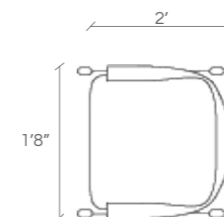

and**black**

PC: Ravi Mistry

LOOP dip table (glass top)

size
9'2" x 3'5" x 2'6"

5,00,000 INR*
(excluding GST)
*valid till December 2024

and**black**

PC: Ravi Mistry

LOOP arched table

size
6'3" x 2'6" x 2'7"

3,75,000 INR*
(excluding GST)

*valid till December 2024

and**black**

PC: Ravi Mistry

LOOP twisted table

size
5'11" x 3' x 2'6"

3,75,000 INR*
(excluding GST)
*valid till December 2024

and**black**

PC: Ravi Mistry

LOOP study chair

2' x 1'8" x 2'6"

Brass legs - 68,000 INR*
Powder coated MS - 55,000 INR*
(excluding GST)

*valid till December 2024

and**black**

PC: Ravi Mistry