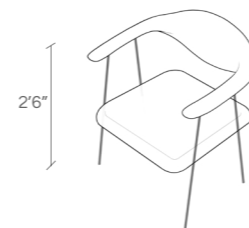

and**black**

PC: Ravi Mistry

LOOP dip table (glass top)

size
9'2" x 3'5" x 2'6"

5,00,000 INR*
(excluding GST)
*valid till December 2024

and**black**

PC: Ravi Mistry

LOOP arched table

size
6'3" x 2'6" x 2'7"

3,75,000 INR*
(excluding GST)

*valid till December 2024

and**black**

PC: Ravi Mistry

LOOP twisted table

size
5'11" x 3' x 2'6"

3,75,000 INR*
(excluding GST)
*valid till December 2024

and**black**

PC: Ravi Mistry

LOOP study chair

2' x 1'8" x 2'6"

Brass legs - 68,000 INR*
Powder coated MS - 55,000 INR*
(excluding GST)

*valid till December 2024

and**black**

PC: Ravi Mistry