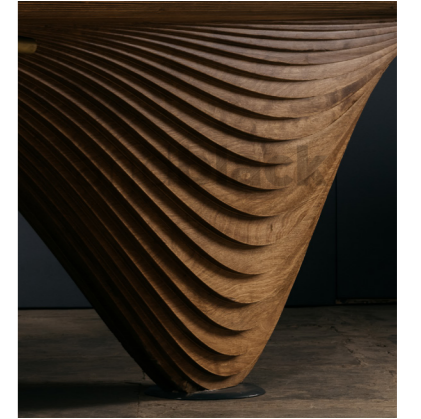

and**black**

PC: Ravi Mistry