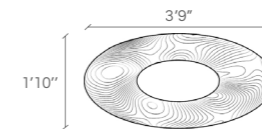

2,00,000 INR*
(excluding GST)

*valid till December 2024

and**black**

PC: Ravi Mistry

LOOP chandelier

Large
Size
5'9" x 3' x 1'
3,00,000 INR*
(excluding GST)
*valid till December 2024

Medium
Size
3'9" x 1'10" x 1'
2,00,000 INR*
(excluding GST)
*valid till December 2024