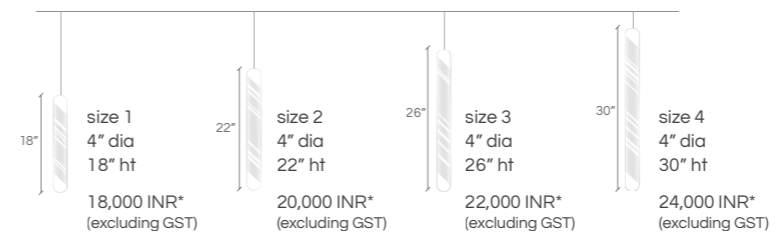

RAY hanging straw

Cluster price
(5 pieces)

1,00,000 INR*
(excluding GST)

*valid till December 2024