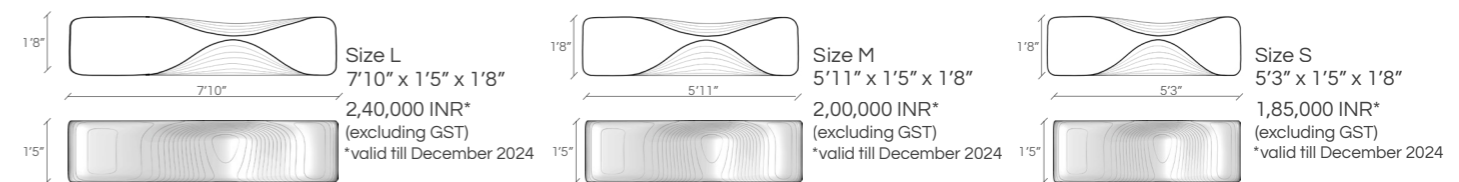

LOOP bench

and**black**

PC: Ravi Mistry

LOOP seater

size
6'7" x 1'6" x 1'6"

3,10,000 INR*
(excluding GST)
*valid till December 2024

and**black**

PC: Ravi Mistry