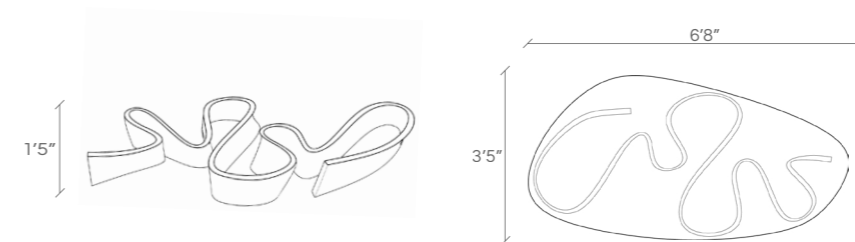

size
1'2" dia x 1'7" ht

75,000 INR*
(excluding GST)

size
1'3" dia x 2'1" ht

90,000 INR*
(excluding GST)

Cluster price
(3 pieces)

2,20,000 INR*
(excluding GST)

*valid till December 2024

and**black**

PC: Darshan Savla

WAVE table

size
6'8" x 3'5" x 1'5"

2,15,000 INR*
(excluding GST)
*valid till December 2024

and**black**

PC: Darshal Savia

WAVE contour

size
4'9" x 1'4" x 2'9"