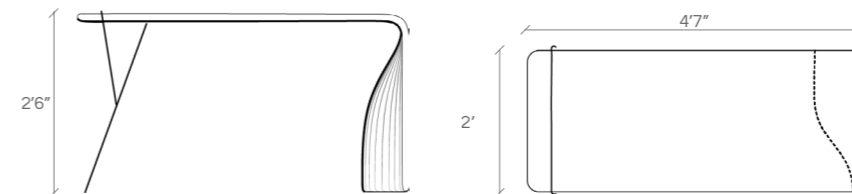

and**black**

PC: Ravi Mistry

LOOP spiral jhoola

size
4'1" x 1'7" x 4'1"

2,50,000 INR*
(excluding GST)
*valid till December 2024

and**black**

PC: Ravi Mistry

LOOP study table