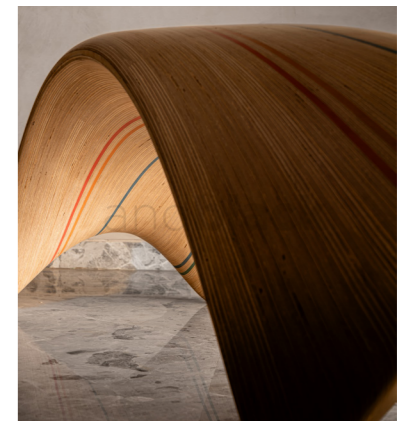

and**black**

PC: Ravi Mistry