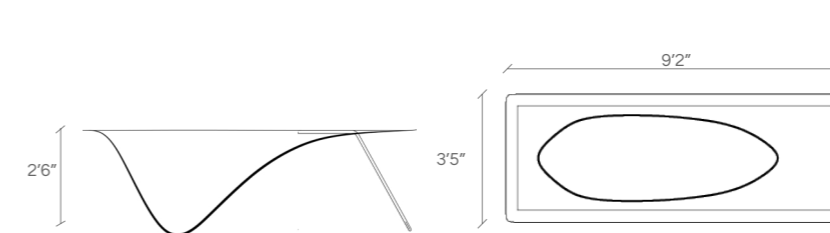

and**black**

PC: Ravi Mistry

LOOP dip table (glass top)

size
9'2" x 3'5" x 2'6"

5,00,000 INR*
(excluding GST)
*valid till December 2024

and**black**

PC: Ravi Mistry

LOOP arched table