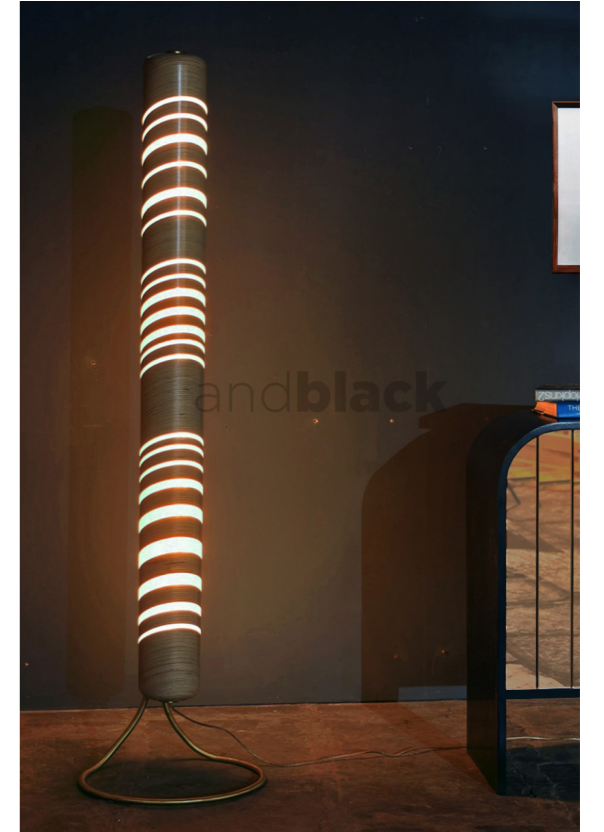

and**black**

PC: andblack

RAY hanging straw

Cluster price
(5 pieces)

1,00,000 INR*
(excluding GST)

*valid till December 2024

and**black**

PC: Karan Gandhi

RAY standing straw

RAY sleeping straw

size
7" dia 6' ht

1,25,000 INR*
(excluding GST)

*valid till December 2024

and**black**

PC: Ravi Mistry

RAY standing barrel