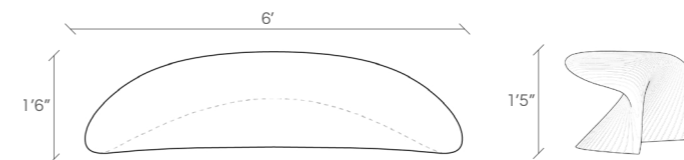

LOOP bench

and**black**

PC: Ravi Mistry

LOOP seater

size
6'7" x 1'6" x 1'6"

3,10,000 INR*
(excluding GST)
*valid till December 2024

and**black**

PC: Ravi Mistry

LOOP board

size
6' x 1'6" x 1'5"

2,50,000 INR*
(excluding GST)
*valid till December 2024

and**black**

PC: Ravi Mistry

LOOP quad

size
5'9" x 1'8" x 1'6"

2,50,000 INR*
(excluding GST)
*valid till December 2024