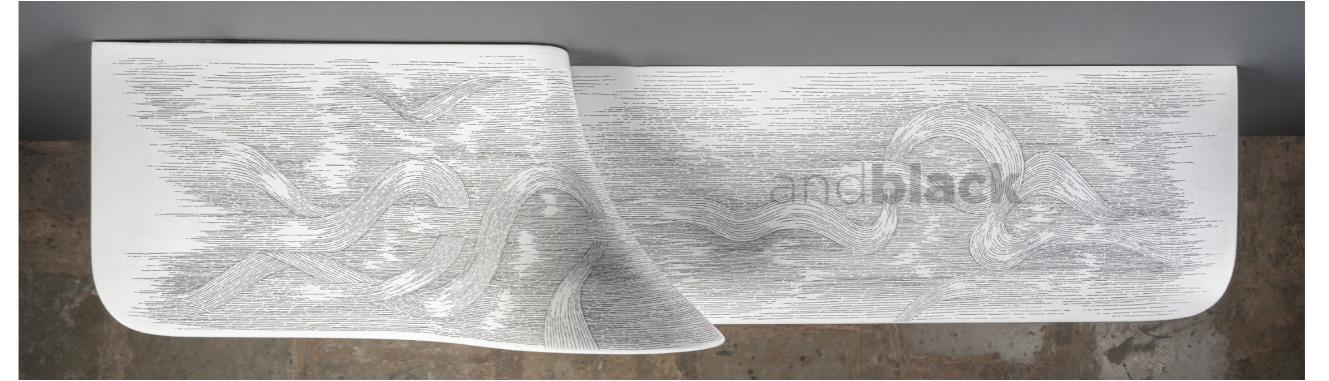

1,75,000 INR*
(excluding GST)
*valid till December 2024

and**black**

PC: Darshal Savla

WAVE console

and**black**

PC: Ravi Mistry

WAVE step console 1.0

5'5" x 2'7" x 1'3"