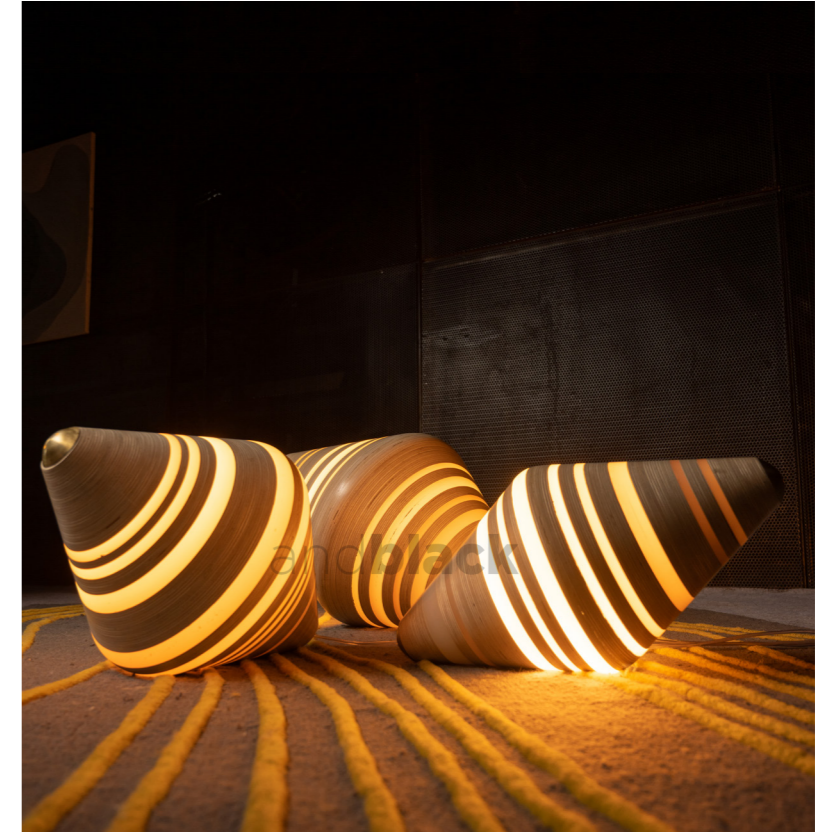

and**black**

PC: Ravi Mistry

RAY pebbles

size
11" dia x 1'9" ht

65,000 INR*
(excluding GST)

size
1'2" dia x 1'7" ht

75,000 INR*
(excluding GST)

size
1'3" dia x 2'1" ht

90,000 INR*
(excluding GST)

Cluster price
(3 pieces)

2,20,000 INR*
(excluding GST)

*valid till December 2024