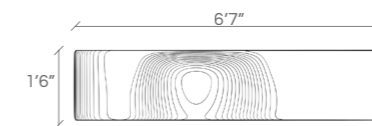

LOOP bench

and**black**

PC: Ravi Mistry

LOOP seater

size
6'7" x 1'6" x 1'6"

3,10,000 INR*
(excluding GST)
*valid till December 2024

and**black**

PC: Ravi Mistry

LOOP board

size
6' x 1'6" x 1'5"

2,50,000 INR*
(excluding GST)
*valid till December 2024

and**black**

PC: Ravi Mistry

LOOP quad

size
5'9" x 1'8" x 1'6"

2,50,000 INR*
(excluding GST)
*valid till December 2024