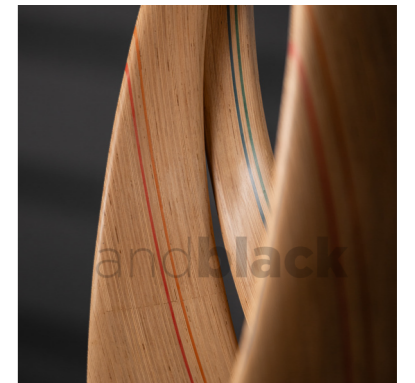

and**black**

PC: Ravi Mistry