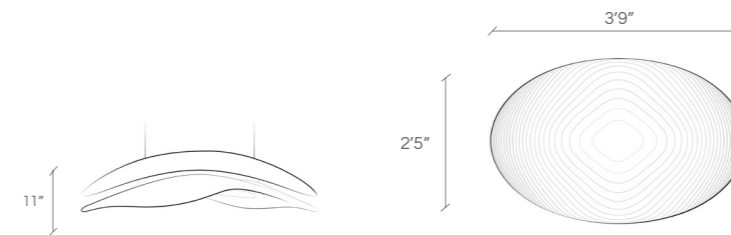

LOOP masque chandelier

size
3'9" x 2'5" x 11"

1,25,000 INR*
(excluding GST)

*valid till December 2024