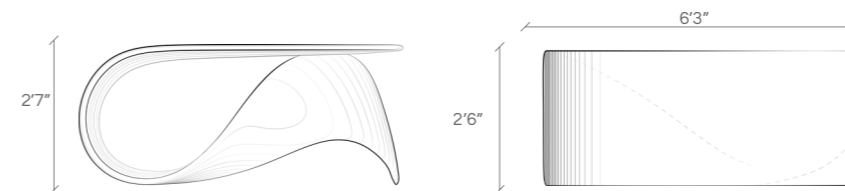

and**black**

PC: Ravi Mistry

LOOP dip table (glass top)

size
9'2" x 3'5" x 2'6"

5,00,000 INR*
(excluding GST)
*valid till December 2024

and**black**

PC: Ravi Mistry

LOOP arched table

size
6'3" x 2'6" x 2'7"

3,75,000 INR*
(excluding GST)

*valid till December 2024

and**black**

PC: Ravi Mistry

LOOP twisted table

size
5'11" x 3' x 2'6"

3,75,000 INR*
(excluding GST)
*valid till December 2024