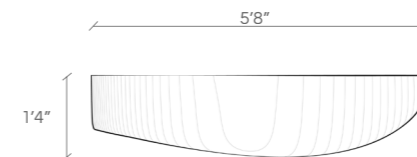

PC: Ravi Mistry

LOOP console

4'11" x 1'6" x 2'9"

2,75,000 INR*
(excluding GST)
*valid till December 2024

and**black**

PC: andblack

LOOP belly console

5'8" x 1'4" x 2'5"