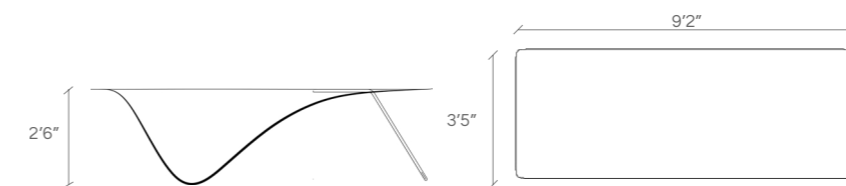

size
4'7" x 2' x 2'6"

Brass legs - 1,50,000 INR*
Powder coated MS - 1,35,000 INR*
(excluding GST)

*valid till December 2024

and**black**

PC: Ravi Mistry

LOOP dip table (solid top)

9'2" x 3'5" x 2'6"

5,00,000 INR*
(excluding GST)
*valid till December 2024