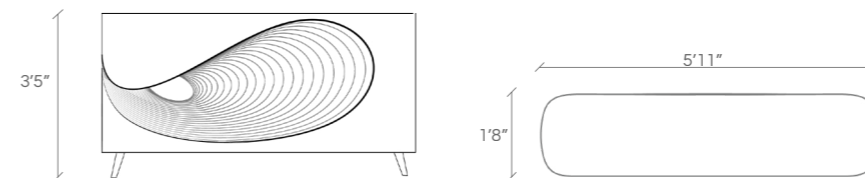

5,00,000 INR*
(excluding GST)

*valid till December 2024

and**black**

PC: Ravi Mistry

LOOP bar unit

5'11" x 1'8" x 3'5"

6,00,000 INR*
(excluding GST)
*valid till December 2024

and**black**