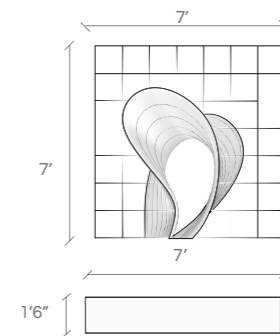

size
6'3" x 2'6" x 2'7"

3,75,000 INR*
(excluding GST)

*valid till December 2024

and**black**

PC: Ravi Mistry

LOOP twisted table

size
5'11" x 3' x 2'6"

3,75,000 INR*
(excluding GST)
*valid till December 2024

and**black**

PC: Ravi Mistry

LOOP study chair

2' x 1'8" x 2'6"

Brass legs - 68,000 INR*
Powder coated MS - 55,000 INR*
(excluding GST)

*valid till December 2024

and**black**

PC: Ravi Mistry

LOOP book shelf

7' x 7' x 1'6"

4,15,000 INR*
(excluding GST)

*valid till December 2024

and**black**

PC: Ravi Mistry

LOOP scoop console

8'10" x 1'5" x 3'3"