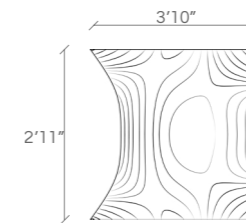

PC: Ravi Mistry

KYMA bench

size
7'11" x 3'3" x 2'

5,00,000 INR*
(excluding GST)
*valid till December 2024

and**black**

PC: Ravi Mistry

KYMA chair

3'10" x 2'11" x 3'10"