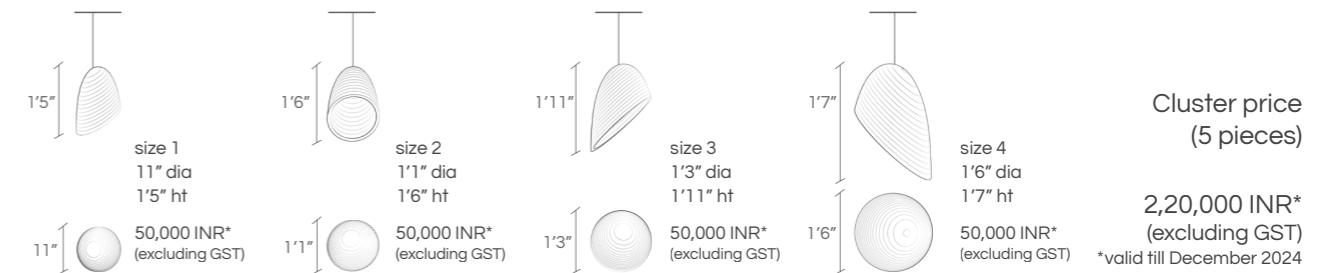

and**black**

PC: Ravi Mistry

LOOP masque wall light

size
3'9" x 7" x 2'4"

1,25,000 INR*
(excluding GST)
*valid till December 2024

and**black**

PC: Ravi Mistry

RAY pendant lamps