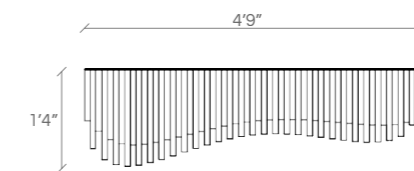

PC: Darshan Savla

WAVE table

size
6'8" x 3'5" x 1'5"

2,15,000 INR*
(excluding GST)
*valid till December 2024

and**black**

PC: Darshal Savia

WAVE contour

size
4'9" x 1'4" x 2'9"