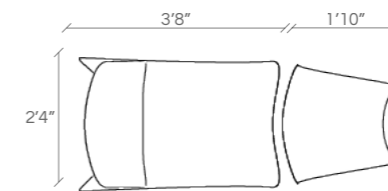

LOOP bench

and**black**

PC: Ravi Mistry

LOOP seater

size
6'7" x 1'6" x 1'6"

3,10,000 INR*
(excluding GST)
*valid till December 2024

and**black**

PC: Ravi Mistry

LOOP board

size
6' x 1'6" x 1'5"

2,50,000 INR*
(excluding GST)
*valid till December 2024

and**black**

PC: Ravi Mistry

LOOP quad

size
5'9" x 1'8" x 1'6"

2,50,000 INR*
(excluding GST)
*valid till December 2024

and**black**

PC: Nilesh Panchal

LOOP lounge

size
3'8" x 2'4" x 2'3"

1,75,000 INR*(with stool)
1,50,000 INR* (without stool)
(excluding GST)

*valid till December 2024

and**black**

PC: Ravi Mistry

LOOP rocker

Size
3'5" x 2'8" x 2'9"

2,65,000 INR* (with stool)
2,50,000 INR* (without stool)
(excluding GST)

*valid till December 2024

and**black**

PC: Ravi Mistry

LOOP jhoola

size
4' dia x 1'3"