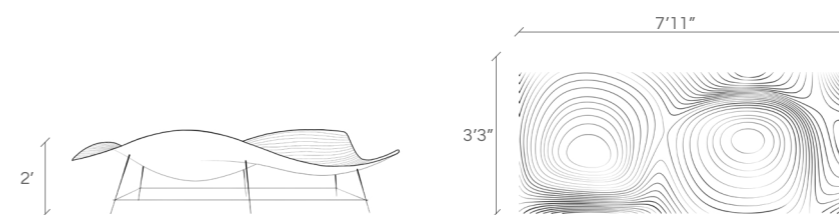

KYMA bench

size
7'11" x 3'3" x 2'

5,00,000 INR*
(excluding GST)
*valid till December 2024