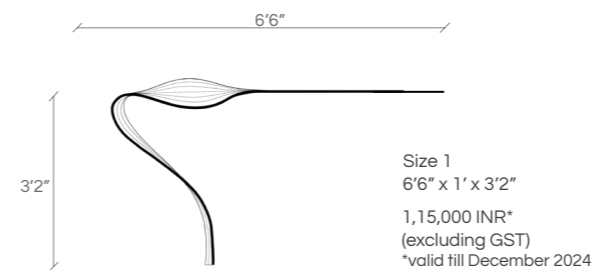

WAVE console