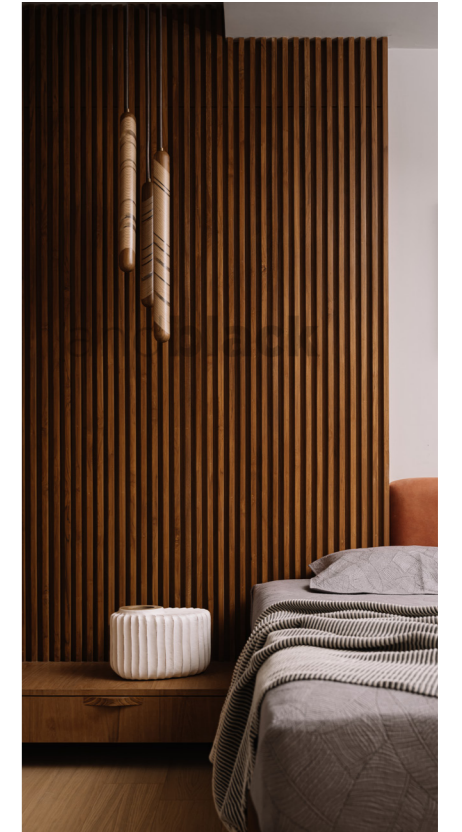

and**black**

PC: Ravi Mistry

LOOP masque wall light

size
3'9" x 7" x 2'4"

1,25,000 INR*
(excluding GST)
*valid till December 2024

and**black**

PC: Ravi Mistry

RAY pendant lamps

and**black**

PC: andblack

RAY hanging straw

Cluster price
(5 pieces)

1,00,000 INR*
(excluding GST)

*valid till December 2024

and**black**

PC: Karan Gandhi

RAY standing straw

RAY sleeping straw

size
7" dia 6' ht

1,25,000 INR*
(excluding GST)

*valid till December 2024

and**black**

PC: Ravi Mistry

RAY standing barrel