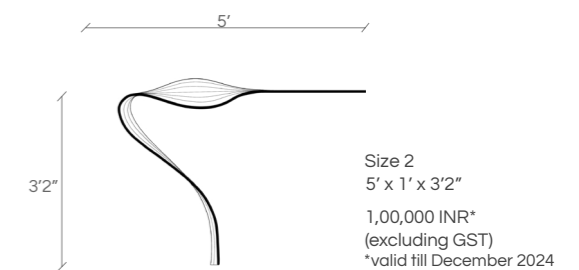

WAVE console