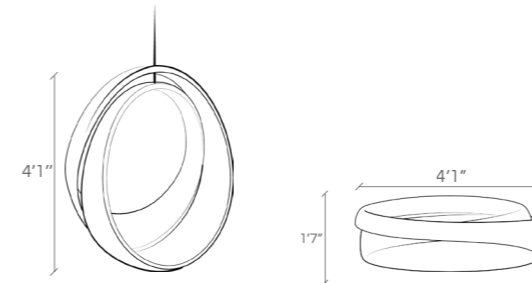

LOOP rocker

Size
3'5" x 2'8" x 2'9"

2,65,000 INR* (with stool)
2,50,000 INR* (without stool)
(excluding GST)

*valid till December 2024

and**black**

PC: Ravi Mistry

LOOP jhoola

size
4' dia x 1'3"

1,50,000 INR*
(excluding GST)

*valid till December 2024

and**black**

PC: Ravi Mistry

LOOP twisted jhoola

Size 1
4' dia x 1'2"
1,80,000 INR*
(excluding GST)
*valid till December 2024

Size 2
4'3" dia x 1'4"
2,25,000 INR*
(excluding GST)
*valid till December 2024

and**black**

PC: Ravi Mistry

LOOP spiral jhoola

size
4'1" x 1'7" x 4'1"

2,50,000 INR*
(excluding GST)
*valid till December 2024

and**black**

PC: Ravi Mistry

LOOP study table