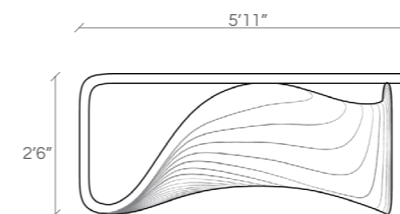

and**black**

PC: Ravi Mistry

LOOP dip table (glass top)

size
9'2" x 3'5" x 2'6"

5,00,000 INR*
(excluding GST)
*valid till December 2024

and**black**

PC: Ravi Mistry

LOOP arched table

size
6'3" x 2'6" x 2'7"

3,75,000 INR*
(excluding GST)

*valid till December 2024

and**black**

PC: Ravi Mistry

LOOP twisted table

size
5'11" x 3' x 2'6"

3,75,000 INR*
(excluding GST)
*valid till December 2024

and**black**

PC: Ravi Mistry

LOOP study chair

2' x 1'8" x 2'6"

Brass legs - 68,000 INR*
Powder coated MS - 55,000 INR*
(excluding GST)

*valid till December 2024

and**black**

PC: Ravi Mistry