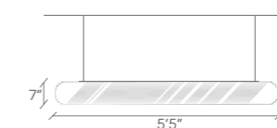

and**black**

PC: andblack

RAY hanging straw

Cluster price
(5 pieces)

1,00,000 INR*
(excluding GST)

*valid till December 2024

and**black**

PC: Karan Gandhi

RAY standing straw

RAY sleeping straw

size
7" dia 6' ht

1,25,000 INR*
(excluding GST)

*valid till December 2024

and**black**

PC: Ravi Mistry

RAY standing barrel