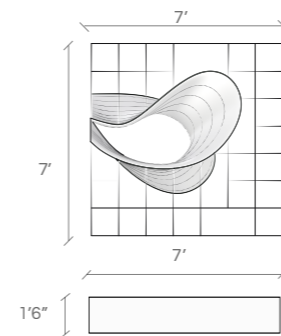

size
6'3" x 2'6" x 2'7"

3,75,000 INR*
(excluding GST)

*valid till December 2024

and**black**

PC: Ravi Mistry

LOOP twisted table

size
5'11" x 3' x 2'6"

3,75,000 INR*
(excluding GST)
*valid till December 2024

and**black**

PC: Ravi Mistry

LOOP study chair

2' x 1'8" x 2'6"

Brass legs - 68,000 INR*
Powder coated MS - 55,000 INR*
(excluding GST)

*valid till December 2024

and**black**

PC: Ravi Mistry

LOOP book shelf

7' x 7' x 1'6"

4,15,000 INR*
(excluding GST)

*valid till December 2024

and**black**

PC: Ravi Mistry

LOOP scoop console

8'10" x 1'5" x 3'3"