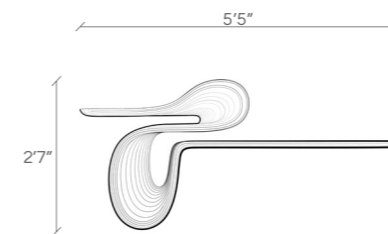

WAVE step console 2.0

size
5'5" x 2'7" x 1'3"

LIMITED EDITION
8,00,000 INR*
(excluding GST)

*valid till December 2024