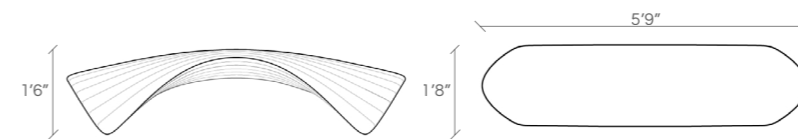

LOOP bench

and**black**

PC: Ravi Mistry

LOOP seater

size
6'7" x 1'6" x 1'6"

3,10,000 INR*
(excluding GST)
*valid till December 2024

and**black**

PC: Ravi Mistry

LOOP board

size
6' x 1'6" x 1'5"

2,50,000 INR*
(excluding GST)
*valid till December 2024

and**black**

PC: Ravi Mistry

LOOP quad

size
5'9" x 1'8" x 1'6"

2,50,000 INR*
(excluding GST)
*valid till December 2024

and**black**

PC: Nilesh Panchal

LOOP lounge

size
3'8" x 2'4" x 2'3"

1,75,000 INR*(with stool)
1,50,000 INR* (without stool)
(excluding GST)

*valid till December 2024

and**black**

PC: Ravi Mistry